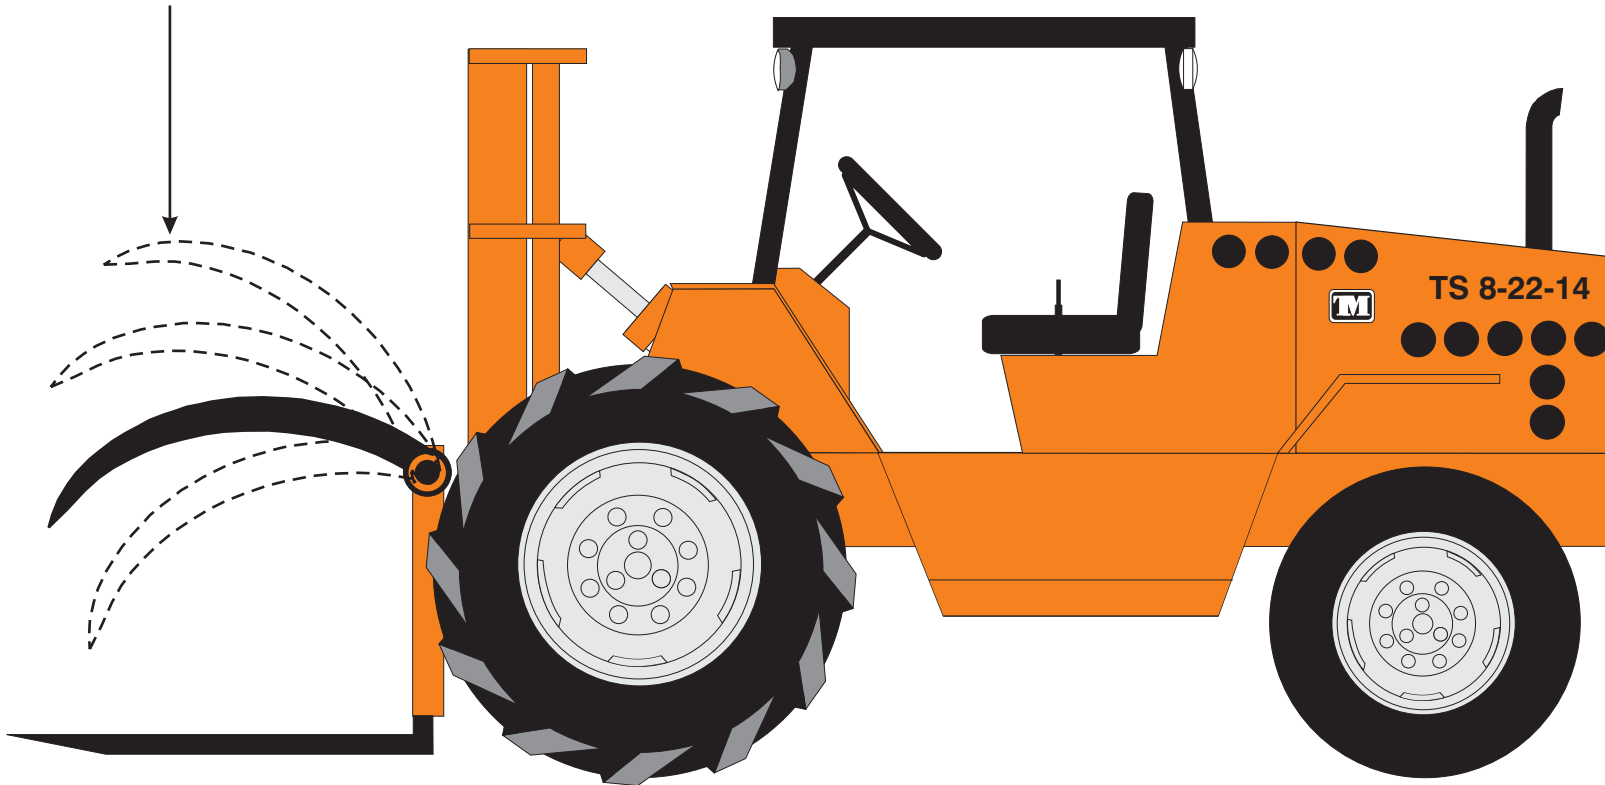

TOVEL

**TS CLAMP IS HYDRAULICALLY
OPERATED WITH A LEVER
FROM THE OPERATOR'S COMPARTMENT**

TS 8-22-14

CAPACITY: 8,000 lbs (3,636 kg)