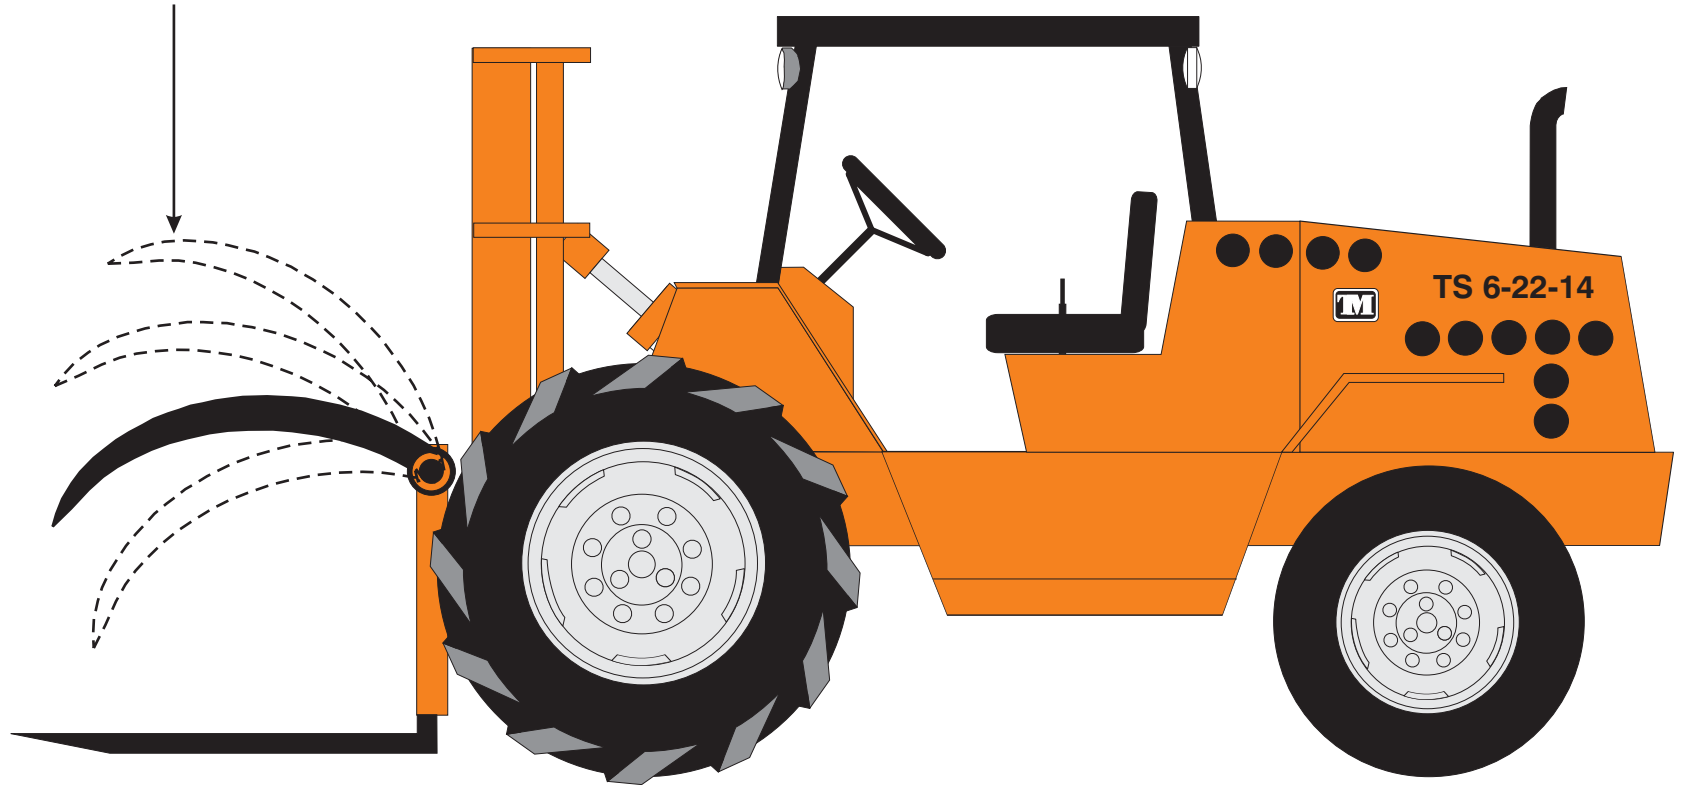

TOVEL

**THIS CLAMP IS HYDRAULICALLY
OPERATED WITH A LEVER
FROM THE OPERATOR'S COMPARTMENT**

TS 6-22-14

CAPACITY: 6,000 lbs (2,727 kg)